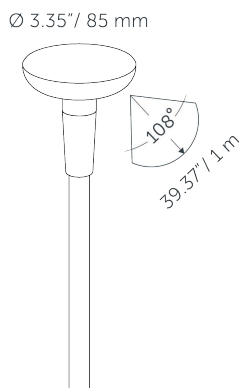

MINI SWAY LIGHT HEAD

GENERAL

MINI SWAY
Category: spot
Light source: LED
Warranty: 5 years

DIMENSIONS

Length: -
Width: -
Height: 350 mm
Diameter: 50 mm
Total height: -
Recess depth: -

ELECTRONICS

Voltage: 12V AC
Output: 0.5 Watt
VA: 0,6
Power factor: 0.9
Light source: 18 x SMD 0.06 W
Lifetime: 25000 hours
Dimmable: no
Length of cable lead: 600mm

LIGHT SPECIFICATIONS

Color temperature: 2900 K
CRI (RA): 96
Luminous intensity: 10 Cd
Light beam 0-180: 108°
Light beam 90-270: 108°
Net luminous flux: 33 lumen
Luminous efficiency: 68 lumen/Watt

MATERIAL

Exterior: aluminium
Lens: polycarbonate

AVAILABLE PRODUCT COLORS

- Light Head Black: 10202410
- Light Head Pearl Grey: 10202415

AVAILABLE ACCESSORIES

MINI SWAY CAP

PROTECTION RATING

IP : 55

Distance		Light circle 0-180°		Light circle 90-270°		Illuminance
[m]	[ft]	[m]	[ft]	[m]	[ft]	[lux]
0.5	1.6	1.4	4.5	1.4	4.5	40
0.75	2.4	2.1	6.8	2.1	6.8	18
1	3.2	2.8	9.1	2.8	9.1	10
1.25	4.1	3.4	11.1	3.4	11.1	6
1.50	4.9	4.1	13.4	4.1	13.4	4
2	6.5	5.5	18.0	5.5	18.0	3
1.0	1.0	0.2	0.8	0.2	0.8	10