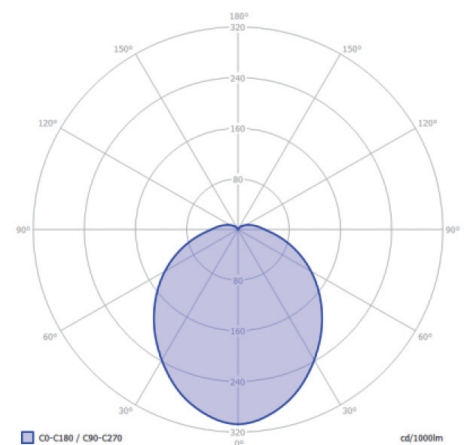

MINI SWAY LIGHT HEAD

GENERAL

MINI SWAY
Category: spot
Light source: LED
Warranty: 5 years

DIMENSIONS

Length: -
Width: -
Height: 350 mm
Diameter: 50 mm
Total height: -
Recess depth: -

ELECTRONICS

Voltage: 12V AC
Output: 0.5 Watt
VA: 0,6
Power factor: 0.9
Light source: 18 x SMD 0.06 W
Lifetime: 25000 hours
Dimmable: no
Length of cable lead: 600mm

LIGHT SPECIFICATIONS

Color temperature: 2900 K
CRI (RA): 96
Luminous intensity: 10 Cd
Light beam 0-180: 108°
Light beam 90-270: 108°
Net luminous flux: 33 lumen
Luminous efficiency: 68 lumen/Watt

MATERIAL

Exterior: aluminium
Lens: polycarbonate

AVAILABLE PRODUCT COLORS

- Light Head Black: 10202410
- Light Head Pearl Grey: 10202415

AVAILABLE ACCESSORIES

MINI SWAY CAP

PROTECTION RATING

IP : 55

Distance		Light circle 0-180°		Light circle 90-270°		Illuminance
[m]	[ft]	[m]	[ft]	[m]	[ft]	[lux]
0.5	1.6	1.4	4.5	1.4	4.5	40
0.75	2.4	2.1	6.8	2.1	6.8	18
1	3.2	2.8	9.1	2.8	9.1	10
1.25	4.1	3.4	11.1	3.4	11.1	6
1.50	4.9	4.1	13.4	4.1	13.4	4
2	6.5	5.5	18.0	5.5	18.0	3
1.0	1.0	0.2	0.8	0.2	0.8	10