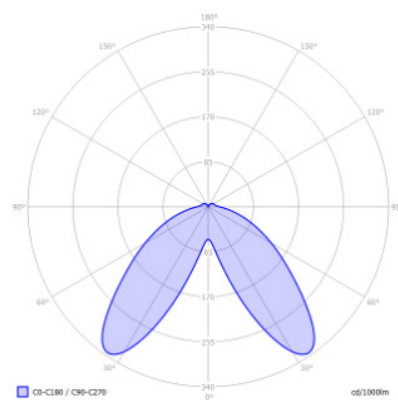

## DIMENSIONS

Length -  
Width -  
Height 500 mm / 17.7"  
Diameter 450 mm / 19.7"  
Total height -  
Recess depth -

## LIGHT SPECIFICATIONS

Color temperature 2750 K  
CRI (RA) 91  
Luminous intensity 3.8 Cd  
Light beam 0-180 169°  
Light beam 90-270 169°  
Net luminous flux 70 lumen  
Luminous efficiency 12 lumenwatt

## PROTECTION RATING

IP : 55

ILLUMINANCE - CONE OF LIGHT		
CENTER BEAM (FC)	BEAM DIAMETER (FT)	DISTANCE (FT)
42	6.23	0.3
9	13.50	0.7
4	20.77	1.0
2	28.04	1.4
1	35.31	1.7
1	42.58	2.1

Beam angle (0-180°) (90-270°): 169°  
edge illuminance is 1/2 of Centre beam