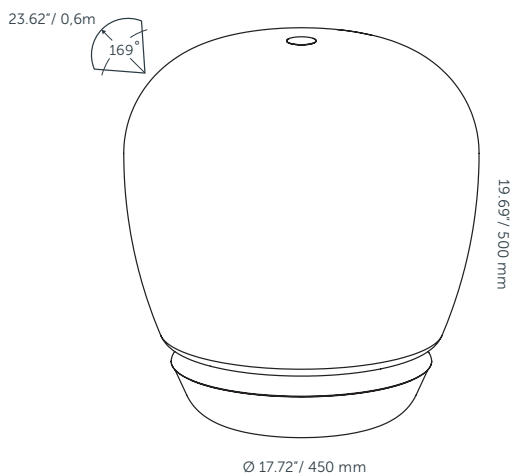

## DIMENSIONS

Length -  
Width -  
Height 500 mm / 17.7"  
Diameter 450 mm / 19.7"  
Total height -  
Recess depth -

## LIGHT SPECIFICATIONS

Color temperature 2750 K  
CRI (RA) 91  
Luminous intensity 3.8 Cd  
Light beam 0-180 169°  
Light beam 90-270 169°  
Net luminous flux 70 lumen  
Luminous efficiency 12 lumenwatt

## PROTECTION RATING

IP : 55

ILLUMINANCE - CONE OF LIGHT		
CENTER BEAM (FC)	BEAM DIAMETER (FT)	DISTANCE (FT)
42	6.23	0.3
9	13.50	0.7
4	20.77	1.0
2	28.04	1.4
1	35.31	1.7
1	42.58	2.1

Beam angle (0-180°) (90-270°): 169°  
edge illuminance is 1/2 of Centre beam