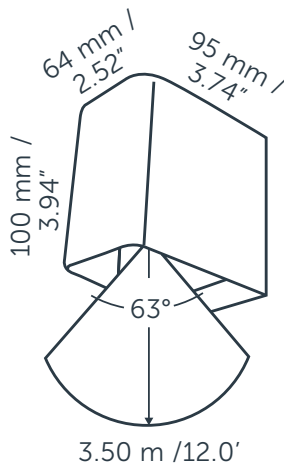

ACE DOWN

GENERAL

ACE DOWN
 Article number: 10301800
 Category: wall
 Light source: LED
 Color changing: No
 Warranty: 5 years

DIMENSIONS

Length: 95 mm / 3.74"
 Width: 64 mm / 2.52"
 Height: 100 mm / 3.94"
 Diameter: -
 Total height: -
 Recess depth: -

LIGHT SPECIFICATIONS

Color temperature: 3000 K
 CRI (RA): 91
 Luminous intensity: 196.00 Cd
 Light beam 0-180: 63°
 Light beam 90-270: 63°
 Net luminous flux: 173 lumen
 Luminous efficiency: 58 lumenwatt

AVAILABLE ACCESSORIES

LENS CLEAR, LENS DIFFUSE, SHUTTER 1

PROTECTION RATING

IP : 55

Distance		Light circle 0-180°		Light circle 90-270°		Illuminance
[m]	[ft]	[m]	[ft]	[m]	[ft]	[lux]
1.0	3.3	1.2	4.0	1.2	4.0	196.0
2.0	6.6	2.5	8.0	2.5	8.0	49.0
3.0	9.8	3.7	12.1	3.7	12.1	21.8
4.0	13.1	4.9	16.1	4.9	16.1	12.3
5.0	16.4	6.1	20.1	6.1	20.1	7.8
6.0	19.7	7.4	24.1	7.4	24.1	5.4
1.0	3.3	1.2	4.0	1.2	4.0	196.0