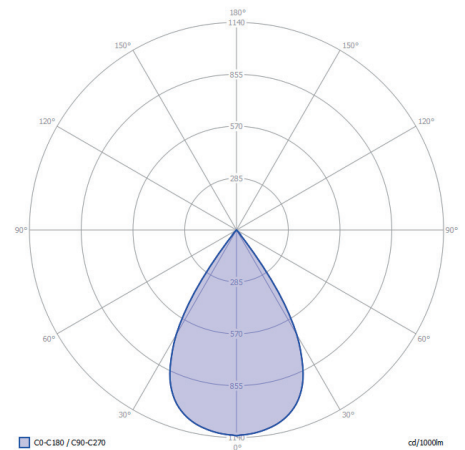

ACE DOWN

GENERAL

ACE DOWN
 Article number: 10301800
 Category: wall
 Light source: LED
 Color changing: No
 Warranty: 5 years

DIMENSIONS

Length: 95 mm / 3.74"
 Width: 64 mm / 2.52"
 Height: 100 mm / 3.94"
 Diameter: -
 Total height: -
 Recess depth: -

LIGHT SPECIFICATIONS

Color temperature: 3000 K
 CRI (RA): 91
 Luminous intensity: 196.00 Cd
 Light beam 0-180: 63°
 Light beam 90-270: 63°
 Net luminous flux: 173 lumen
 Luminous efficiency: 58 lumenwatt

AVAILABLE ACCESSORIES

LENS CLEAR, LENS DIFFUSE, SHUTTER 1

PROTECTION RATING

IP : 55

Distance		Light circle 0-180°		Light circle 90-270°		Illuminance
[m]	[ft]	[m]	[ft]	[m]	[ft]	[lux]
1.0	3.3	1.2	4.0	1.2	4.0	196.0
2.0	6.6	2.5	8.0	2.5	8.0	49.0
3.0	9.8	3.7	12.1	3.7	12.1	21.8
4.0	13.1	4.9	16.1	4.9	16.1	12.3
5.0	16.4	6.1	20.1	6.1	20.1	7.8
6.0	19.7	7.4	24.1	7.4	24.1	5.4
1.0	3.3	1.2	4.0	1.2	4.0	196.0