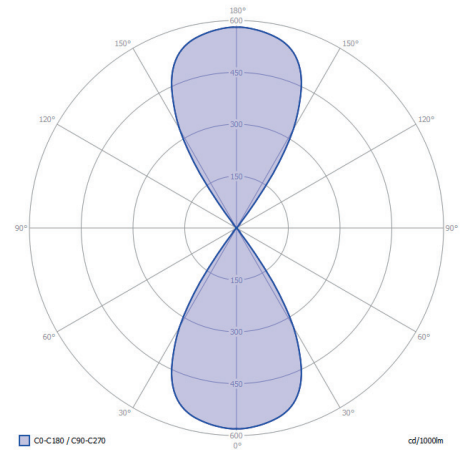

## DIMENSIONS

Length: 95 mm / 3.74"  
 Width: 64 mm / 2.52"  
 Height: 120 mm / 4.72"  
 Diameter: -  
 Total height: -  
 Recess depth: -

## LIGHT SPECIFICATIONS

Color temperature: 3000 K  
 CRI (RA): 92  
 Luminous intensity: 205.80 Cd  
 Light beam 0-180: 63°  
 Light beam 90-270: 63°  
 Net luminous flux: 355 lumen  
 Luminous efficiency: 55 lumenwatt

## PROTECTION RATING

IP : 55

Distance		Light circle 0-180°		Light circle 90-270°		Illuminance
[m]	[ft]	[m]	[ft]	[m]	[ft]	[lux]
1.0	3.3	1.2	4.0	1.2	4.0	205.8
2.0	6.6	2.5	8.0	2.5	8.0	51.5
3.0	9.8	3.7	12.1	3.7	12.1	22.9
4.0	13.1	4.9	16.1	4.9	16.1	12.9
5.0	16.4	6.1	20.1	6.1	20.1	8.2
6.0	19.7	7.4	24.1	7.4	24.1	5.7
1.0	3.3	1.2	4.0	1.2	4.0	205.80