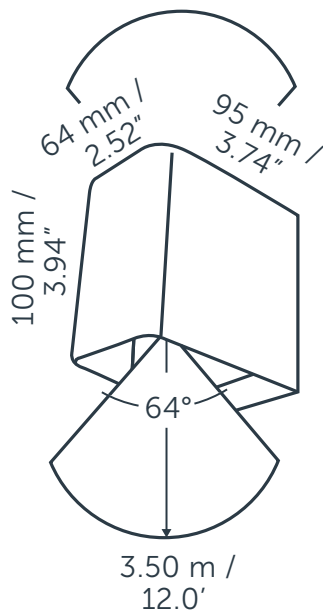

## DIMENSIONS

Length: 95 mm / 3.74"  
 Width: 64 mm / 2.52"  
 Height: 120 mm / 4.72"  
 Diameter: -  
 Total height: -  
 Recess depth: -

## LIGHT SPECIFICATIONS

Color temperature: 3000 K  
 CRI (RA): 92  
 Luminous intensity: 205.80 Cd  
 Light beam 0-180: 63°  
 Light beam 90-270: 63°  
 Net luminous flux: 355 lumen  
 Luminous efficiency: 55 lumenwatt

## PROTECTION RATING

IP : 55

Distance		Light circle 0-180°		Light circle 90-270°		Illuminance
[m]	[ft]	[m]	[ft]	[m]	[ft]	[lux]
1.0	3.3	1.2	4.0	1.2	4.0	205.8
2.0	6.6	2.5	8.0	2.5	8.0	51.5
3.0	9.8	3.7	12.1	3.7	12.1	22.9
4.0	13.1	4.9	16.1	4.9	16.1	12.9
5.0	16.4	6.1	20.1	6.1	20.1	8.2
6.0	19.7	7.4	24.1	7.4	24.1	5.7
1.0	3.3	1.2	4.0	1.2	4.0	205.80