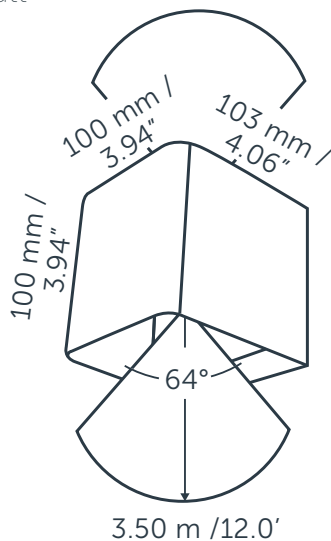

ACE UP - DOWN 100-230V

GENERAL

ACE UP - DOWN 100-230V
Article number: 10302000
Category: wall
Light source: LED
Color changing: no
Warranty: 5 years

DIMENSIONS

Length: 103 mm / 4.06"
Width: 100 mm / 3.94"
Height: 100 mm / 3.94"
Diameter: -
Total height: -
Recess depth: -

LIGHT SPECIFICATIONS

Color temperature: 3000 K
CRI (RA): 92
Luminous intensity: 206.50 Cd
Light beam 0-180: 64°
Light beam 90-270: 64°
Net luminous flux: 346 lumen
Luminous efficiency: 41 lumenwatt

MATERIAL

AVAILABLE ACCESSORIES

LENS CLEAR, LENS DIFFUSE, SHUTTER 2

PROTECTION RATING

IP : 55

Distance		Light circle 0-180°		Light circle 90-270°		Illuminance
[m]	[ft]	[m]	[ft]	[m]	[ft]	[lux]
1.0	3.3	1.3	4.1	1.3	4.1	206.5
2.0	6.6	2.5	8.2	2.5	8.2	51.6
3.0	9.8	3.8	12.3	3.8	12.3	22.9
4.0	13.1	5.0	16.4	5.0	16.4	12.9
5.0	16.4	6.3	20.5	6.3	20.5	8.3
6.0	19.7	7.5	24.6	7.5	24.6	5.7
1.0	3.3	1.3	4.1	1.3	4.1	206.5