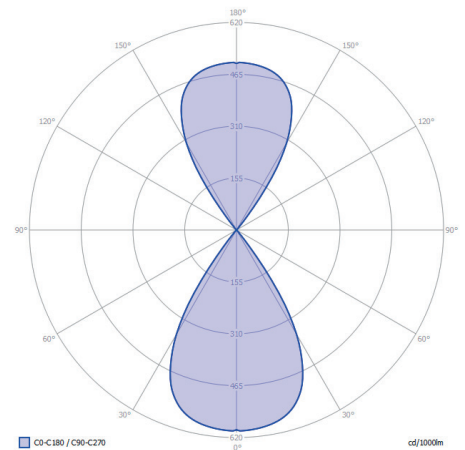

LIGHT SPECIFICATIONS

Color temperature: 3000 K
CRI (RA): 92
Luminous intensity: 206.50 Cd
Light beam 0-180: 64°
Light beam 90-270: 64°
Net luminous flux: 346 lumen
Luminous efficiency: 41 lumenwatt

MATERIAL

AVAILABLE ACCESSORIES

LENS CLEAR, LENS DIFFUSE, SHUTTER 2

PROTECTION RATING

IP : 55

Distance		Light circle 0-180°		Light circle 90-270°		Illuminance
[m]	[ft]	[m]	[ft]	[m]	[ft]	[lux]
1.0	3.3	1.3	4.1	1.3	4.1	206.5
2.0	6.6	2.5	8.2	2.5	8.2	51.6
3.0	9.8	3.8	12.3	3.8	12.3	22.9
4.0	13.1	5.0	16.4	5.0	16.4	12.9
5.0	16.4	6.3	20.5	6.3	20.5	8.3
6.0	19.7	7.5	24.6	7.5	24.6	5.7
1.0	3.3	1.3	4.1	1.3	4.1	206.5