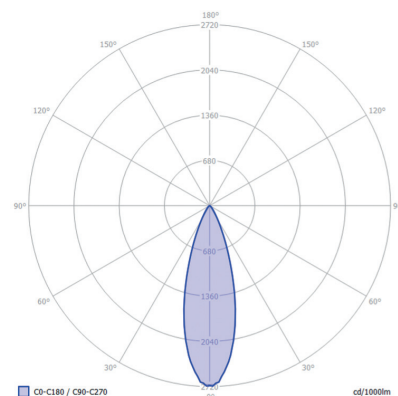

## DIMENSIONS

Length -  
Width -  
Height 103 mm / 4.05"  
Diameter 66 mm / 2.60"  
Total height -  
Recess depth -

## LIGHT SPECIFICATIONS

Color temperature 3100 K  
Luminous intensity 388.30 Cd  
Light beam 0-180 32°  
Light beam 90-270 32°  
Net luminous flux 144 lumen  
Luminous efficiency 23 lumenwatt

## PROTECTION RATING

IP : 55

ILLUMINANCE - CONE OF LIGHT		
CENTER BEAM (FC)	BEAM DIAMETER (FT)	DISTANCE (FT)
43	1.72	3.0
11	3.44	6.0
5	5.16	9.0
3	6.88	12.0
2	8.60	15.0
1	10.32	18.0

Beam angle (0-180°) (90-270°): 32°  
edge illuminance is 1/2 of Centre beam