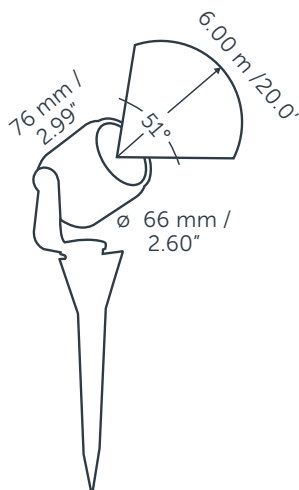

## DIMENSIONS

Length -  
Width -  
Height 103 mm / 4.05"  
Diameter 66 mm / 2.60"  
Total height -  
Recess depth -

## ELECTRONICS

Voltage 12V AC  
Output 6.00 Watt  
VA 9.5 VA  
Power factor 0.64  
Light source 1x RGBW 5x5  
Lifetime 25000 hours  
Energy label G  
Dimmable Yes  
Length of cable lead 600 mm / 24"

## LIGHT SPECIFICATIONS

Color temperature 3100 K  
Luminous intensity 388.30 Cd  
Light beam 0-180 32°  
Light beam 90-270 32°  
Net luminous flux 144 lumen  
Luminous efficiency 23 lumenwatt

## PROTECTION RATING

IP : 55

ILLUMINANCE - CONE OF LIGHT		
CENTER BEAM (FC)	BEAM DIAMETER (FT)	DISTANCE (FT)
43	1.72	3.0
11	3.44	6.0
5	5.16	9.0
3	6.88	12.0
2	8.60	15.0
1	10.32	18.0

Beam angle (0-180°) (90-270°): 32°  
edge illuminance is 1/2 of Centre beam